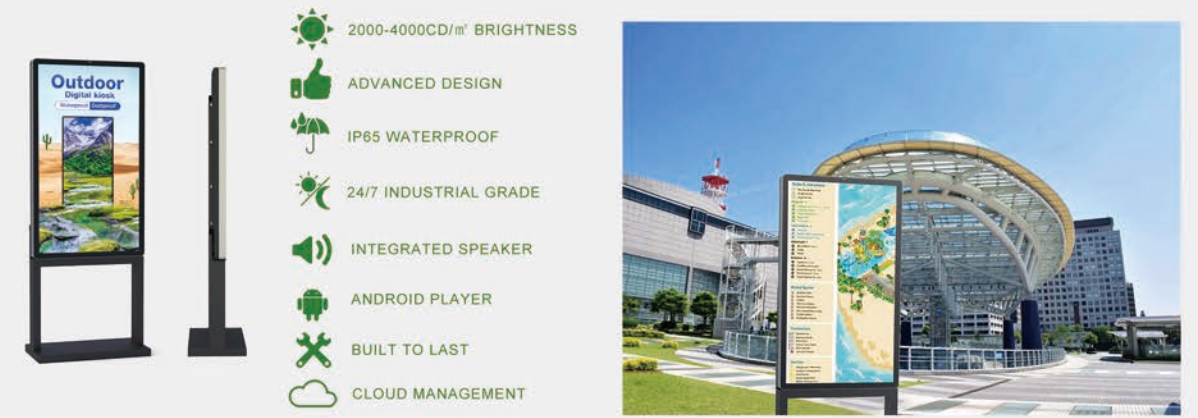

IP65 Premium Outdoor Screen