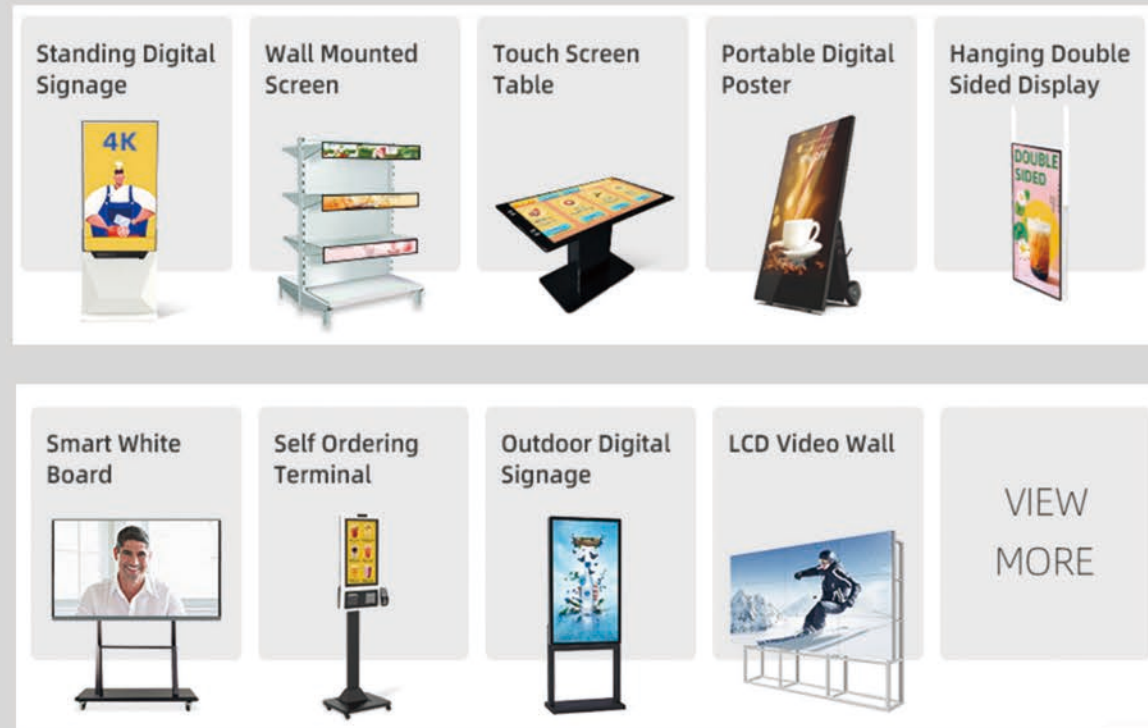

We are committed to produce, design, offer more professional LCD display products and solutions.

Our Faith: Be Responsible, Be Honest, Be Grateful !

Think Further For More Smart Display...

VISIGN®

LCD Commercial Screen Solution Provider

Product Catalogue

Shenzhen Visign Tech Co.,LTD.

Add: B building, Huamingcheng Hi-tech Industrial Park,Gongming Street,
Guangming District, Shenzhen, 518106, China

<https://visigndigitalsignage.com>

<https://visigntech.en.alibaba.com>

Shenzhen Visign Tech Co.,LTD.

Add: B building, Huamingcheng Hi-tech Industrial Park,Gongming Street,
Guangming District, Shenzhen, 518106, China

<https://visigndigitalsignage.com>

<https://visigntech.en.alibaba.com>