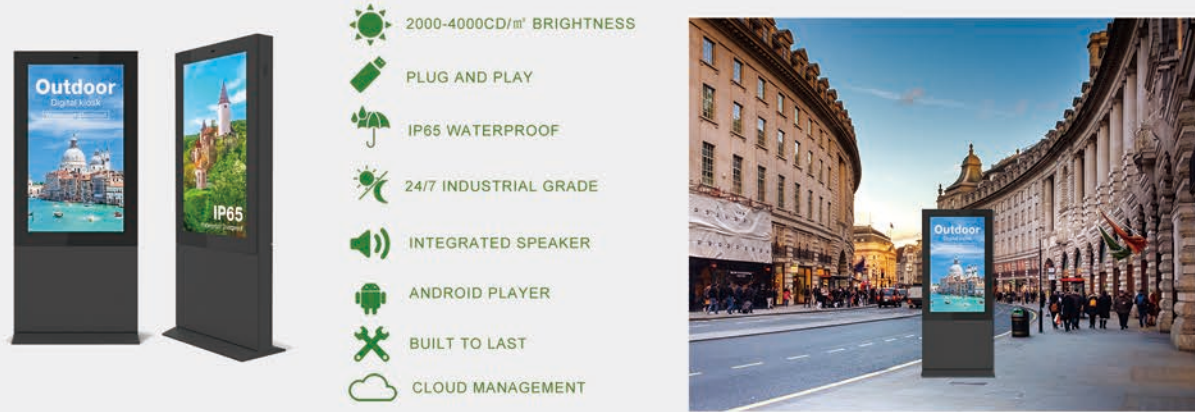

Waterproof Outdoor Totom

Sizes	Specification	32"	43"	49"	55"	65"		
Panel	Resolution	1080x1920	1080x1920	1080x1920	2160x3840	2160x3840		
	Display Area(mm)	393x698	528x939	904x1074	682x1211	802.5x1427.5		
	Aspect Ratio			9:16				
	Brightness(cd/m²)			2000-4000				
	Color			16.7M				
	View Angle			178° V/H				
	Contrast Ratio			4000:1				
	Media Format	Video (MPG, AVI, MP4, RM, RMVB, TS), Audio (MP3, WMA), Image (JPG, GIF, BMP, PNG)						
System	OS	Android 12.0						
	CPU	Quad-Core Cortex-A17 @1.8GHz						
	GPU	Mali-T760 MP4 @600MHz						
	RAM	2GB DDR3(4GB,8GB,16GB optional)						
	ROM	16GB NAND(32GB,64GB,128GB,256GB,512GB optional)						
	LAN	10/100M Ethernet (Network Version Only)						
	Wi-Fi	802.11b/g/n/ac (Network Version Only)						
	USB	USB2.0 HOST (x2)						
	Optional	Win10 pro i3/i5/i7						
	Audio	Speaker	8W, 10Ω (x2)					
	Power	Power Consumption(W)	230	350	360	480	520	
Input Voltage		AC110~240V (50Hz~60Hz)						
Package	Unit Size (WxHxD mm)	600x1800x400	750x1800x400	810x2000x450	890x2000x400	1060x2100x450		
	Package Size (WxHxD mm)	1900x850x300	1900x970x300	2100x1030x360	2150x1110x300	2250x1280x360		
	Net Weight (kg)	100.0	120.0	145.0	140.0	200.0		
	Gross Weight (kg)	140.0	160.0	185.0	190.0	255.0		
Accessories	Included	Wi-Fi Antenna/screws/wrenches/keys/warranty card/remote controller/power cable						
Warranty	Warranty Period	One year						
	Warranty Support	Lift time