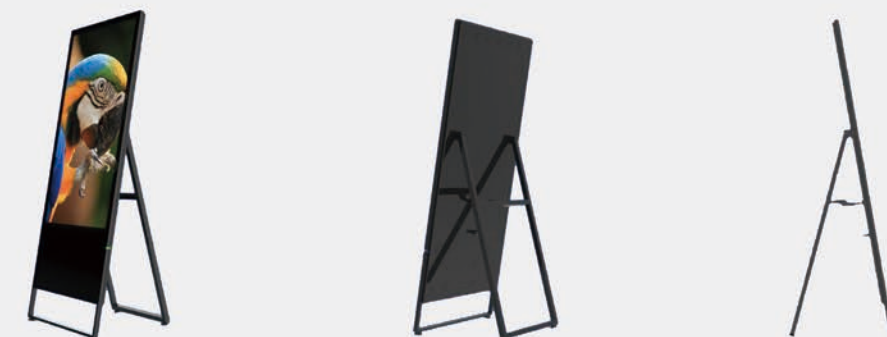

Sizes	Specification	32"	43"	49"	55"
Panel	Resolution	1080x1920	1080x1920	1080x1920	1080x1920
	Display Area(mm)	392x697	528x940	607x1077	679x1208
	Aspect Ratio	9:16			
	Brightness(cd/m²)	450-700			
	Color	16.7M			
	View Angle	178° V/H			
Contrast Ratio	4000:1				
System	Media Format	Video (MPG, AVI, MP4, RM, RMVB, TS), Audio (MP3, WMA), Image (JPG, GIF, BMP, PNG)			
	OS	Android 12.0			
	CPU	Quad-Core Cortex-A17 @1.8GHz			
	GPU	Mali-T760 MP4 @600MHz			
	RAM	2GB DDR3			
	ROM	16GB NAND			
	LAN	10/100M Ethernet (Network Version Only)			
	Wi-Fi	802.11b/g/n/ac (Network Version Only)			
	USB	USB2.0 HOST (x2)			
	Optional	Win10 pro i3/i5/i7			
Audio	Speaker	8W, 10Ω (x2)			
Power	Power Consumption(W)	40	60	70	90
	Input Voltage	AC110~240V (50Hz~60Hz)			
Package	Unit Size (WxHxD mm)	462x1332x74	612x1583x74	682x1715x75.5	788x1800x86
	Package Size (WxHxD mm)	1432x174x612	1683x174x762	1815x175.5x832	1900x186x938
	Net Weight (kg)	30.0	37.0	45.0	52.0
	Gross Weight (kg)	45.0	57.0	70.0	82.0
Accessories	Included	Wi-Fi Antenna/screws/wrenches/keys/warranty card/remote controller/power cable			
Warranty	Warranty Period	One year			
	Warranty Support	Lift time