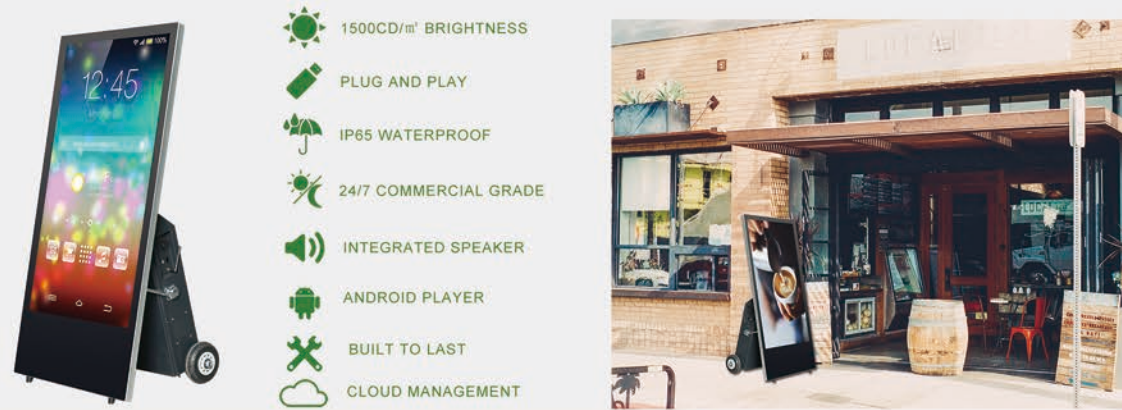

Battery Portable Poster